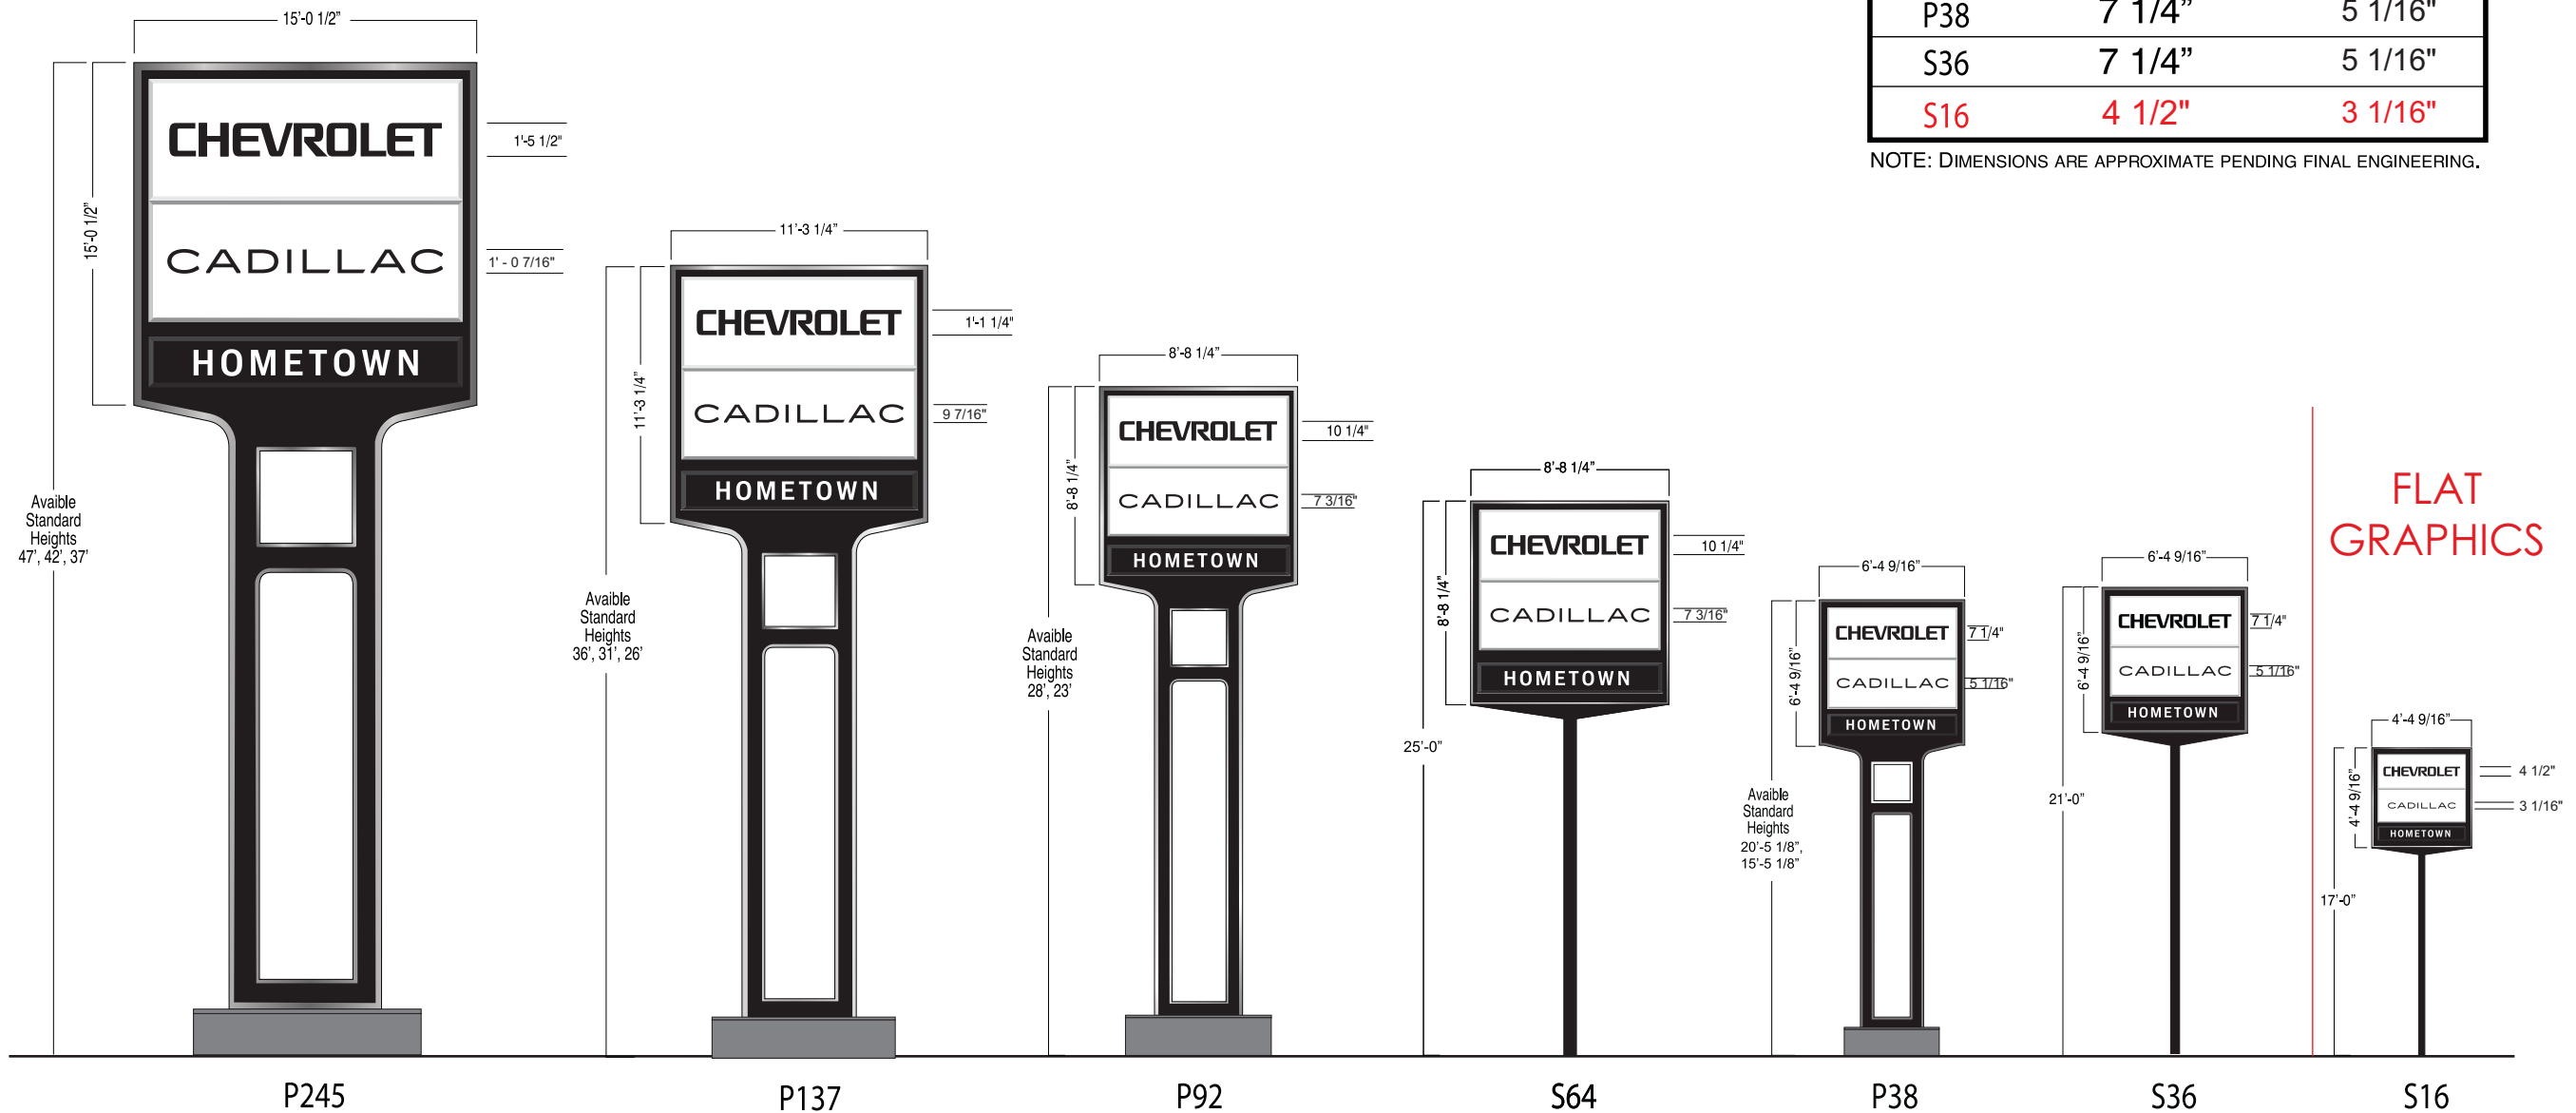

Chevrolet Cadillac Sign Family

COPY SIZE BY SIGN		
SIGN	CHEVROLET	CADILLAC
P245	1'-5 1/2"	1' - 0 7/16"
P137	1' -1 1/4"	9 7/16"
P92	10 1/4"	7 3/16"
S64	10 1/4"	7 3/16"
P38	7 1/4"	5 1/16"
S36	7 1/4"	5 1/16"
S16	4 1/2"	3 1/16"

NOTE: DIMENSIONS ARE APPROXIMATE PENDING FINAL ENGINEERING.