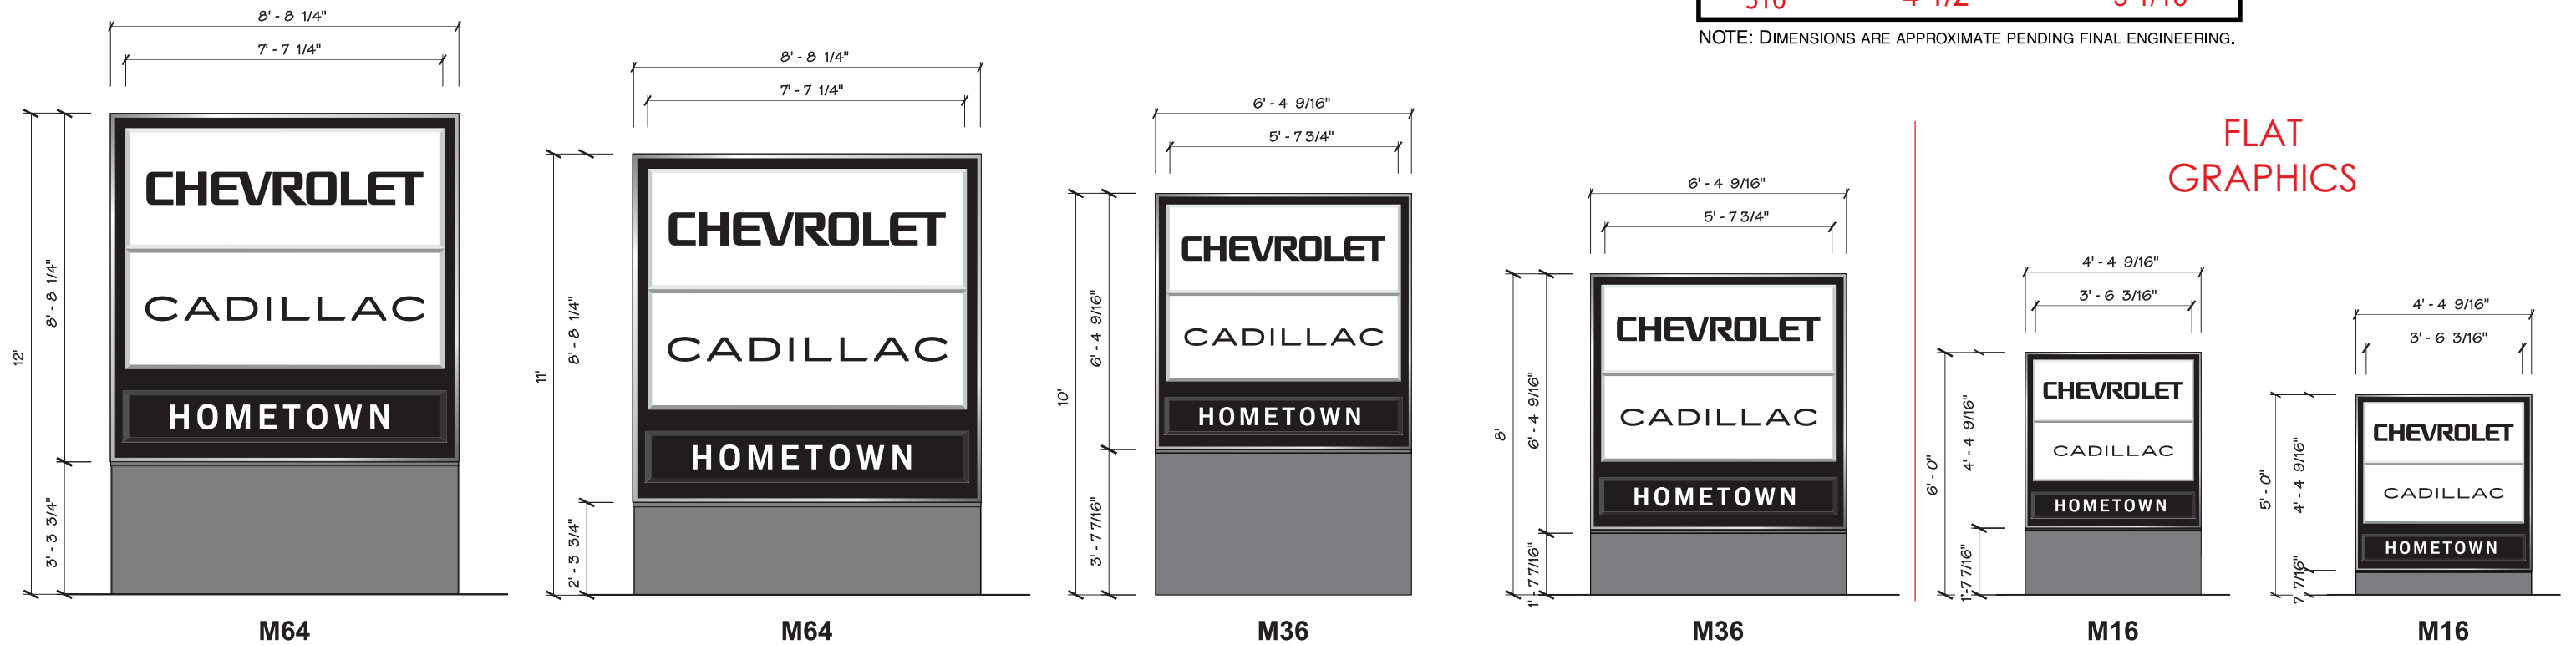

Chevrolet Cadillac Sign Family

COPY SIZE BY SIGN		
SIGN	CHEVROLET	CADILLAC
P245	1'-5 1/2"	1' - 0 7/16"
P137	1'-1 1/2"	9 7/16"
P92	10 1/4"	7 3/16"
S64	10 1/4"	7 3/16"
P38	7 1/4"	5 1/16"
S36	7 1/4"	5 1/16"
S16	4 1/2"	3 1/16"

NOTE: DIMENSIONS ARE APPROXIMATE PENDING FINAL ENGINEERING.